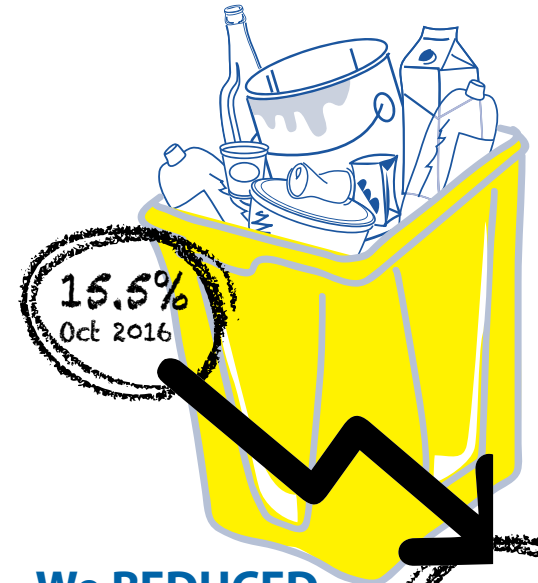

WasteMatters

2021

We REDUCED contamination* by half!!

We're aiming for 5% With your help, we can do it!

*Contamination is the term for non-recyclable material or garbage in the recycling system, from leftover food in containers, to non-recyclable packaging or more obvious garbage (like propane cylinders or coat hangers.)