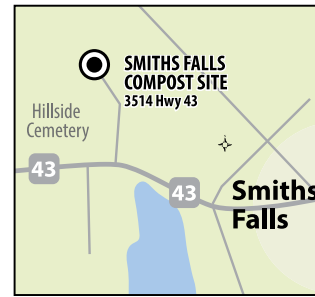

The ReUse Centre is **CLOSED** until further notice.

Compost & Hazardous Waste Depots

Drummond/North Elmsley residents can use both locations:

SMITHS FALLS COMPOST SITE

3514 Hwy 43, Smiths Falls
 East of Hillside Cemetery
May 15 – Nov 20, 2021
 Saturdays 8 am – 4 pm

CARLETON PLACE HAZARDOUS WASTE DEPOT

128 Patterson Crescent, Carleton Place
May 22 – Sept 4, 2021
 Saturdays 8 am – 12 noon

No tipping fees. Proof of residency is required.

For SALE at the Landfill & Township Office: