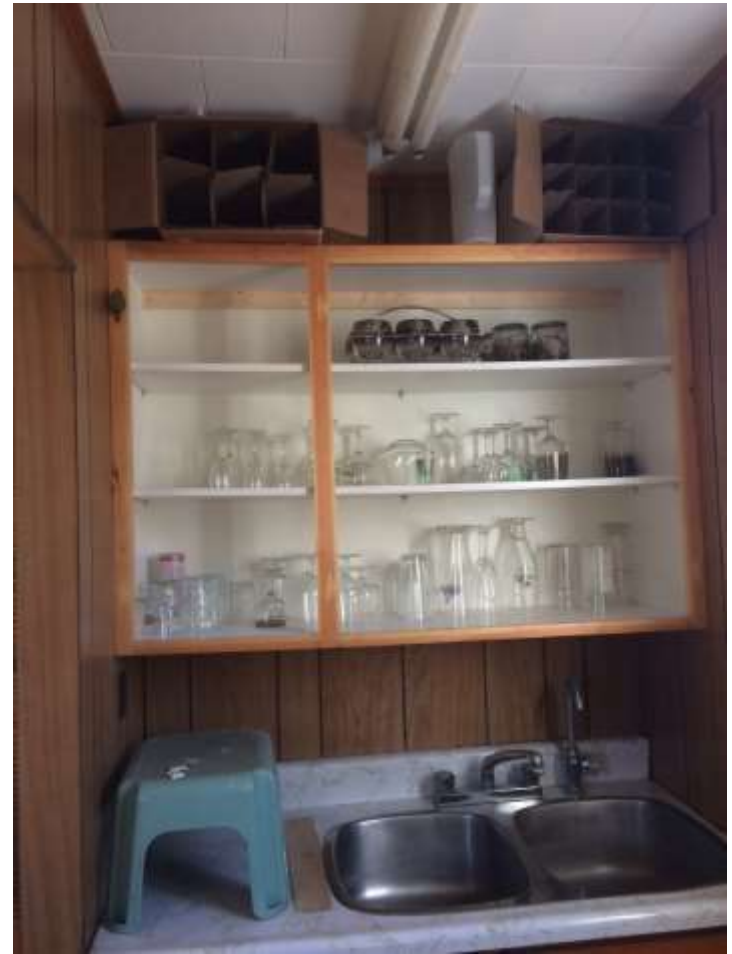

Before & After