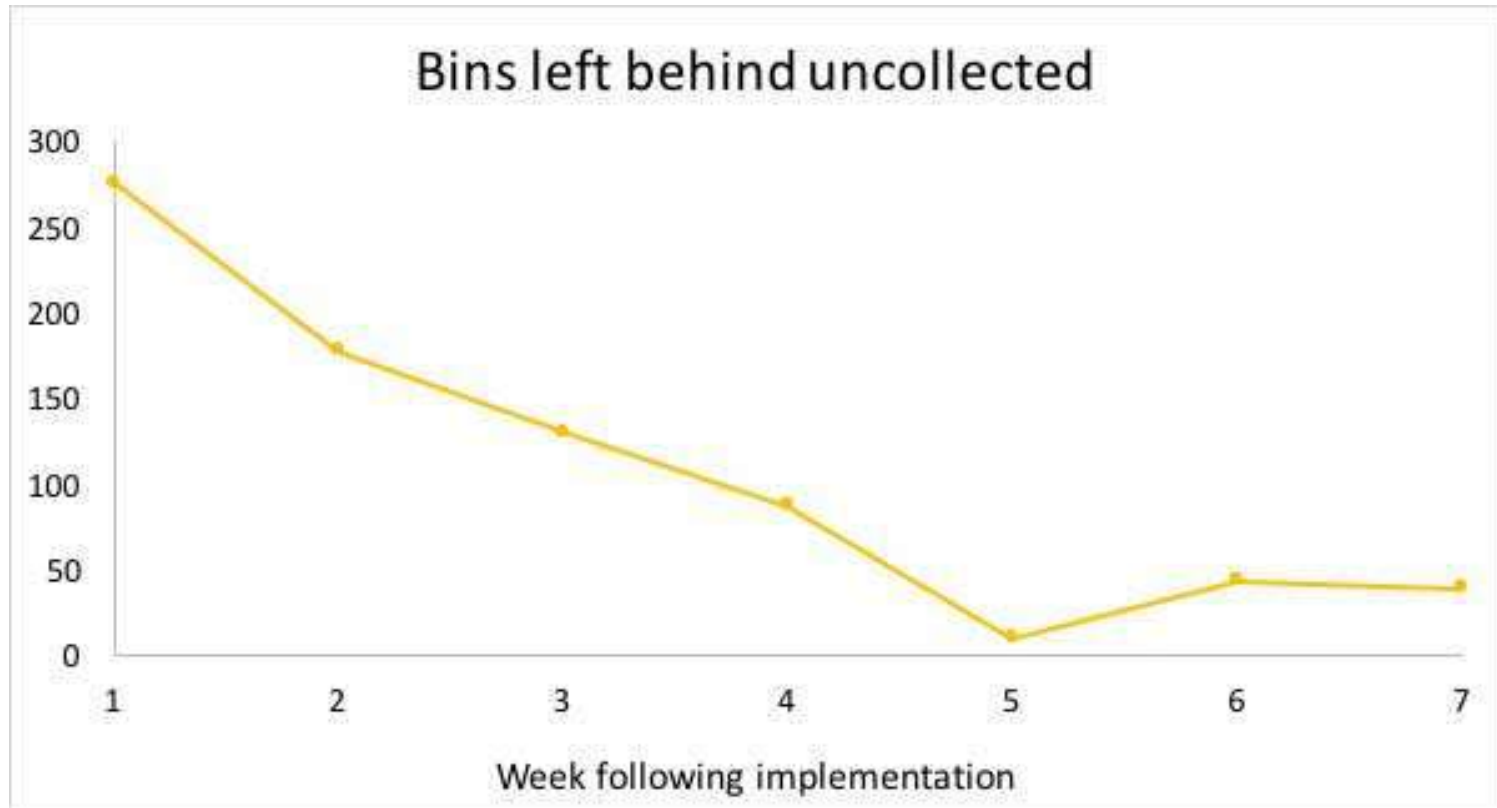

Facebook Teasers – Dual Stream

**Change
is
Coming!**
Change is Good.

We will be switching to
an alternate week recycling collection:
Yellow Box for containers one week/
Blue Box for fibres alternate weeks.
Garbage collection is still every week.
Watch for details coming soon!

Change is Coming!
YELLOW BOXES
will be delivered to your home
between

OCT. 29 – NOV. 2

We will be switching to
an alternate week recycling collection.

Yellow Box Week (Containers)

Blue Box Week (Fibres)

Change is Happening!

NOVEMBER 2018						
Sun	Mon	Tue	Wed	Thur	Fri	Sat
				1	2	3
4	5	6	7	8	9	10
11	12	13	14	15	16	17
18	19	20	21	22	23	24
25	26	27	28	29	30	

NEXT WEEK D/NE switches to an
alternate-week recycling collection.
Yellow Box collection will be **Nov. 5th week!**
Blue Box collection will be **Nov. 12th week.**
Garbage collection is still **every week.**

Dual Stream Implementation