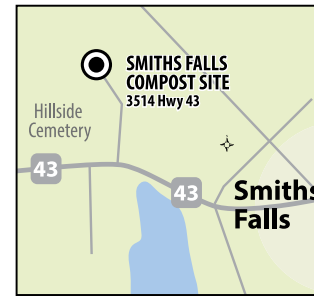

No Clothing. No Mattresses. No Freon Appliances. Please!

Come on in and Shop for Free!

Drummond/North Elmsley residents can use both locations:

SMITHS FALLS COMPOST SITE

3514 Hwy 43, Smiths Falls
East of Hillside Cemetery
May 9 to Nov 21, 2020
Saturdays 8 am - 4 pm

CARLETON PLACE HAZARDOUS WASTE DEPOT

128 Patterson Crescent, Carleton Place
May 16 - Sept 5, 2020
Saturdays 8 am - 12 noon

No tipping fees. Proof of residency is required.

For SALE at the Township Office: